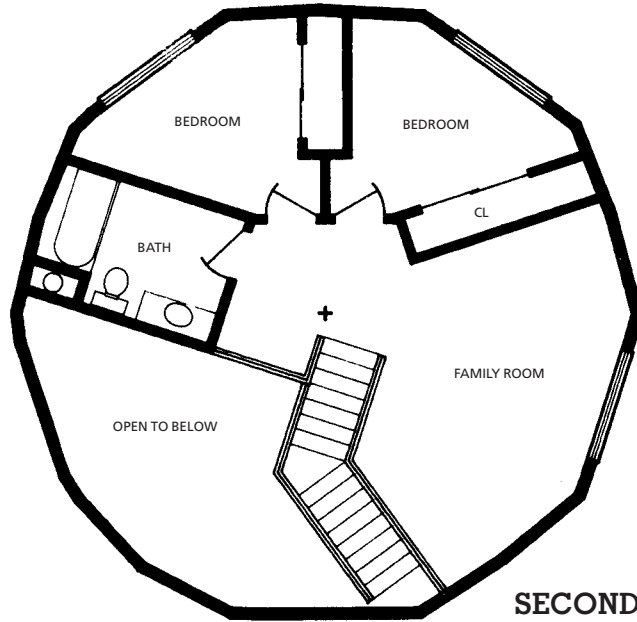

CYPRESS

40 FT. DIAMETER

3/8 SPHERE

2275 TOTAL SQ. FT.

19 FT. 4 IN. HIGH

3 FT. RISER WALL

SECOND FLOOR

689 SQ. FT.

1" = 10 FT.

FIRST FLOOR

1587 SQ. FT.

FEATURES

- 3 bedrooms
- 2 baths
- Large closets
- 2 fireplaces
- Large open kitchen/dining area