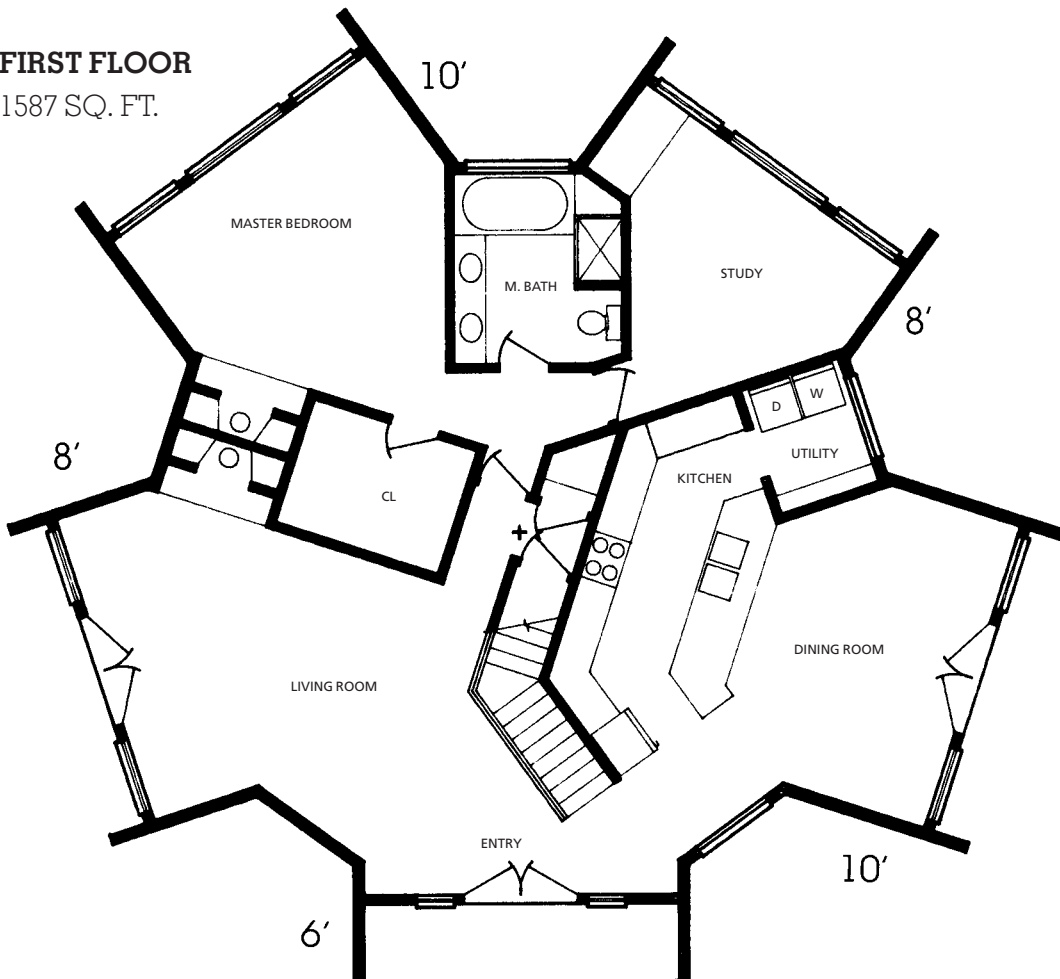

CYPRESS

40 FT. DIAMETER

3/8 SPHERE

2275 TOTAL SQ. FT.

19 FT. 4 IN. HIGH

3 FT. RISER WALL

SECOND FLOOR

689 SQ. FT.

1" = 10 FT.

FIRST FLOOR

1587 SQ. FT.

FEATURES

- 3 bedrooms
- 2 baths
- Large closets
- 2 fireplaces
- Large open kitchen/dining area