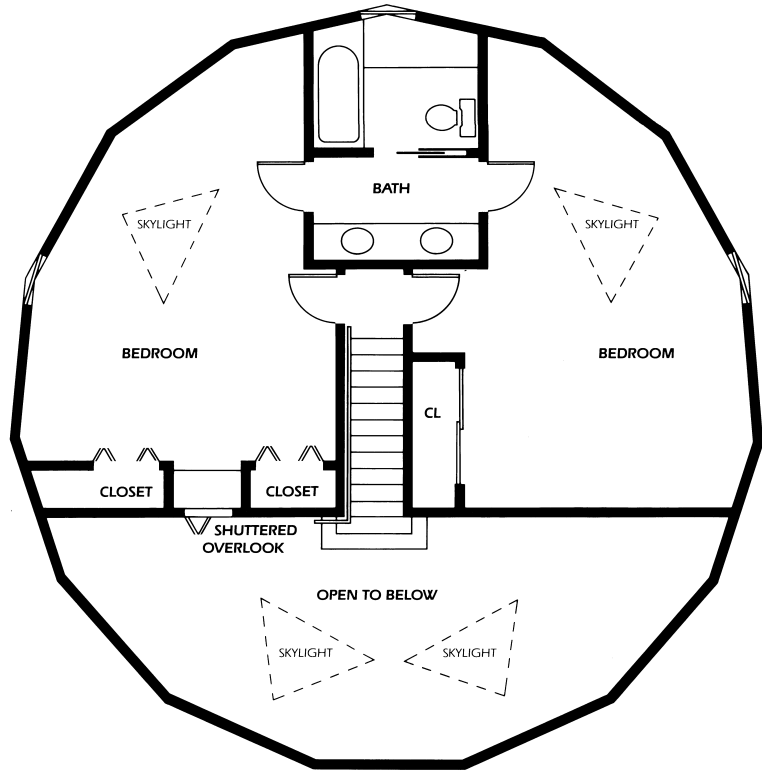

ASPEN

40 FT. DIAMETER
 5/8 SPHERE
 2185 TOTAL SQ. FT.
 26 FT. 10 IN. HIGH
 3 FT. RISER WALL

Ledger Hangers Required
 4" x 12"
 8 Full
 1 End

SECOND FLOOR

740 SQ. FT.

1" = 10 FT.

FIRST FLOOR

1445 SQ. FT.

FEATURES

- 4 bedrooms
- 2 baths
- Extensive closet space
- Shuttered overlook
- Optional woodburning stove or fireplace