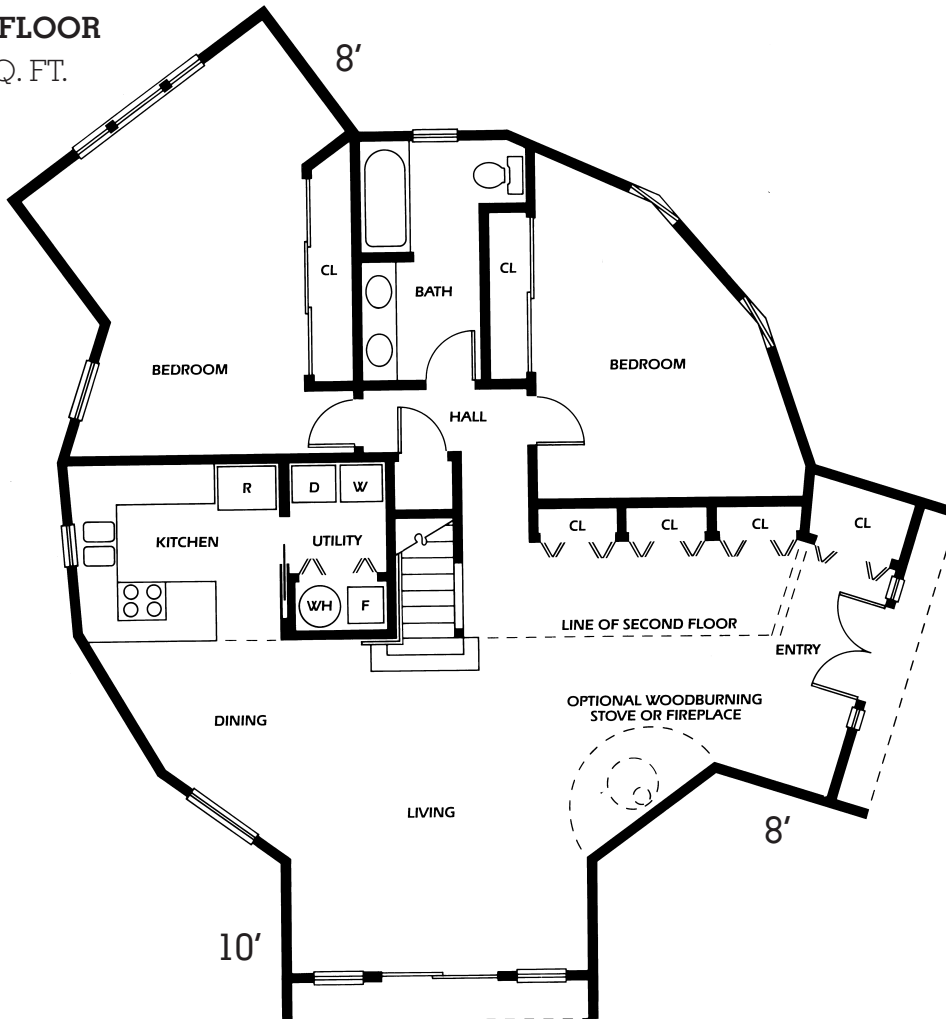

ASPEN

40 FT. DIAMETER
 5/8 SPHERE
 2185 TOTAL SQ. FT.
 26 FT. 10 IN. HIGH
 3 FT. RISER WALL

Ledger Hangers Required
 4" x 12"
 8 Full
 1 End

SECOND FLOOR

740 SQ. FT.

1" = 10 FT.

FIRST FLOOR

1445 SQ. FT.

FEATURES

- 4 bedrooms
- 2 baths
- Extensive closet space
- Shuttered overlook
- Optional woodburning stove or fireplace